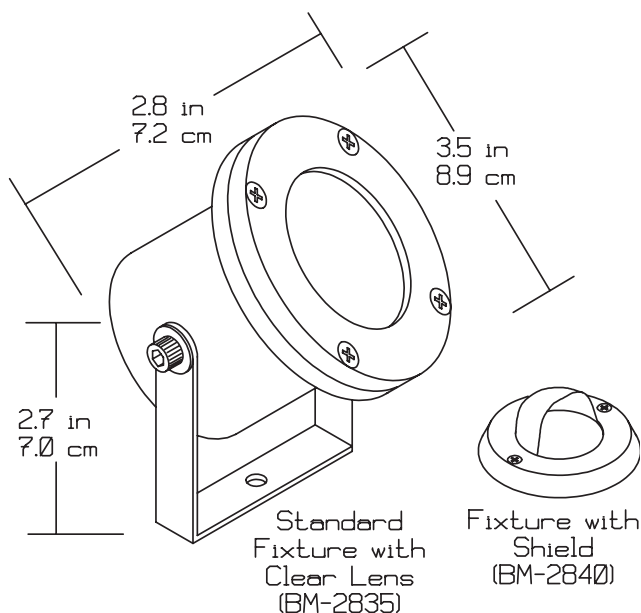

* = Surcharge

Lens: See above indications

Accessories:

Pour Sleeve:
PS-0406SS Pour Sleeve

Lens:
NS-OK-C (Standard/Accessory) Clear Lens
NS-OK-S Spread Lens

Shield: Cuts side light when lamp must be exposed to view.
B-0011 Brass - Shield

	LO 2036 (BAB) (20W)	42° x 42°
2ft	1'6"	131.3 FC
4ft	3'0"	32.8
6ft	4'7"	14.6
8ft	6'1"	8.2
10ft	7'8"	5.3
12ft	9'2"	3.7
14ft	10'9"	2.7
16ft	12'3"	2.1
18ft	13'9"	1.6
20ft	15'4"	1.3

STANDARD LAMP PHOTOMETRIC