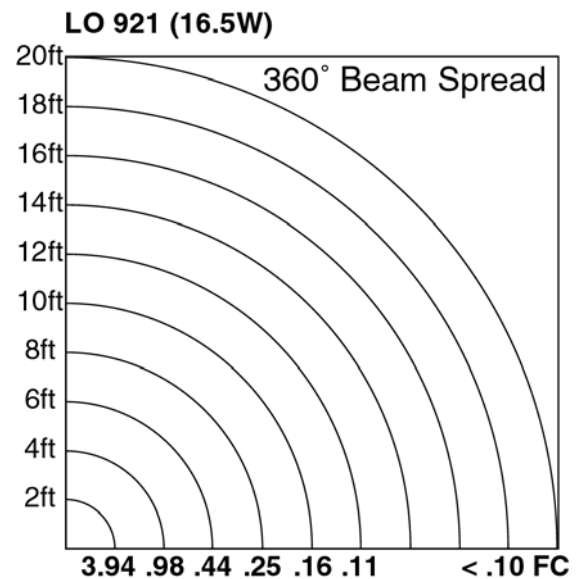

STANDARD LAMP PHOTOMETRIC

DESIGN TIP*

Also available in Copper: WM-3535CU