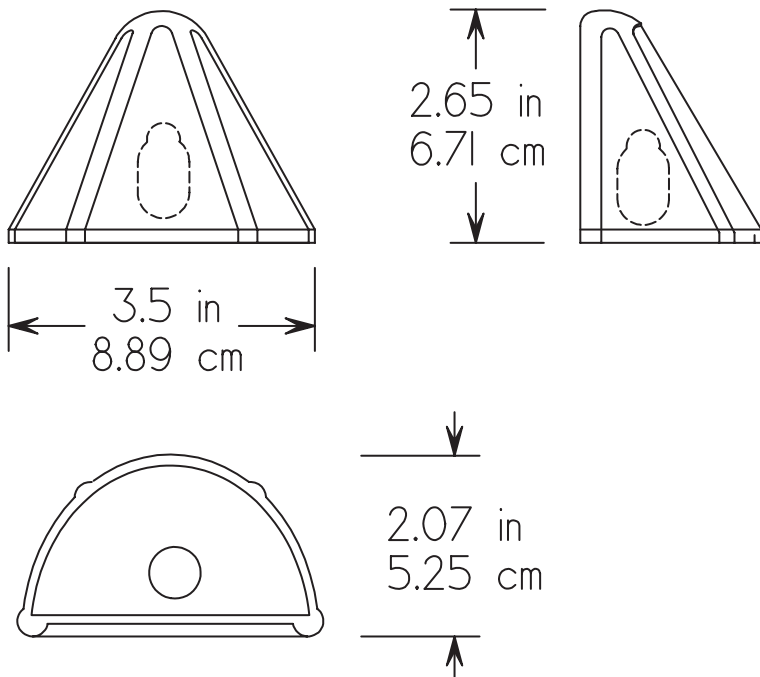

STANDARD LAMP PHOTOMETRIC

DESIGN TIP*

Also available in Copper: WM-3535CU