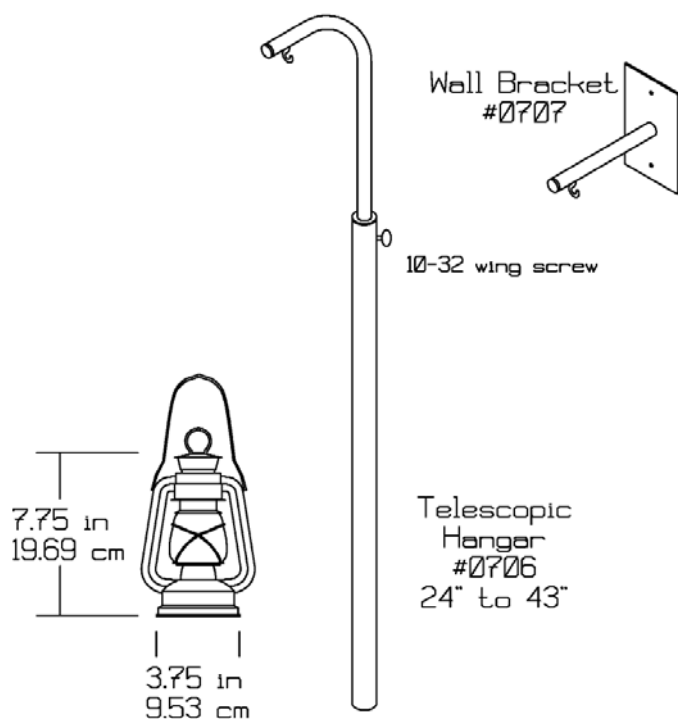

Pioneer Lantern

PL-0706

Nightscaping™ Safe System

Alternative Lamps:	PL-0706-1	-LO194/921 (Standard)
	PL-0706-1	-LO161, -LO194A*, -LO658*, -LO904, -LO906, -LO912 (Optional)
	* = Surcharge	

Lens: Tempered Heat-Resistant Glass Globe

Options: See above indications

Accessories:

Lens:
NS-PNS-C Clear Globe
NS-PNS-S Spread Globe

Mount:
0706-1, -7 (Standard)
0706-2, -3, -4, -8, -9, -AV, -VP, -W (Optional w/surcharge)

Wall Bracket:
0707-1, -7 (Standard)
0707-2, -3, -4, -8, -9, -AV, -VP, -W (Optional w/surcharge)

Warranty: 10-Year 'Repair or Replace' Warranty.

STANDARD LAMP PHOTOMETRIC