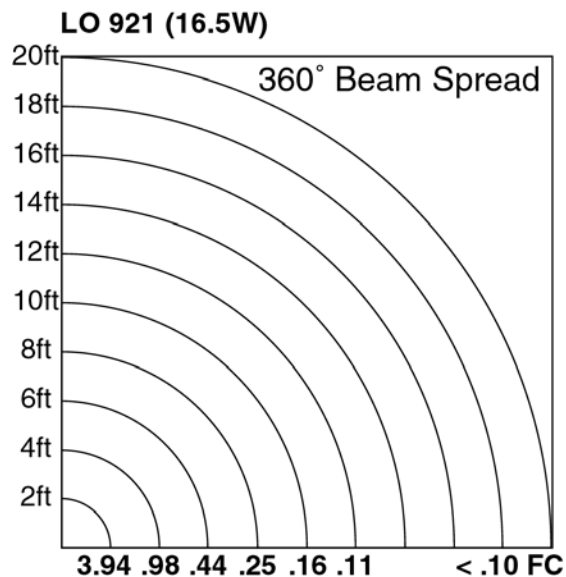

Pioneer Lantern

PL-0706

Nightscaping™ Safe System

Alternative Lamps:	PL-0706-1	-LO194/921 (Standard)
	PL-0706-1	-LO161, -LO194A*, -LO658*, -LO904, -LO906, -LO912 (Optional)
	* = Surcharge	

Lens: Tempered Heat-Resistant Glass Globe

Options: See above indications

Accessories:

Lens:
NS-PNS-C Clear Globe
NS-PNS-S Spread Globe

Mount:
0706-1, -7 (Standard)
0706-2, -3, -4, -8, -9, -AV, -VP, -W (Optional w/surcharge)

Wall Bracket:
0707-1, -7 (Standard)
0707-2, -3, -4, -8, -9, -AV, -VP, -W (Optional w/surcharge)

Warranty: 10-Year 'Repair or Replace' Warranty.

STANDARD LAMP PHOTOMETRIC