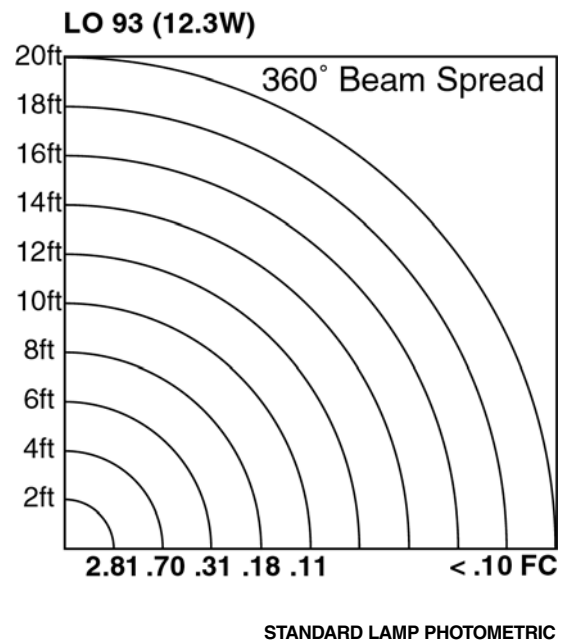

Deliter

GD-2404

Nightscaping™ Safe System

Alternative Lamps:	GD-2404-1	-LO1141, -LO1156, -LO67, -LO89 (Optional)	
Mounting	GD-2404-1-LO93	-CM (Optional)	Conduit Mount with 1/2" male pipe threads. (Factory installed)
	GD-2404-1-LO93	-FMO (Optional)	Floor Mount - Aluminum
	GD-2404CU-LO93	-FMO (Optional)	Floor Mount - Brass
Options:	See above indications		
Warranty:	10-Year 'Repair or Replace' Warranty.		

DESIGN TIP*

A red and white candy-striped Deliter is available for holiday effects.