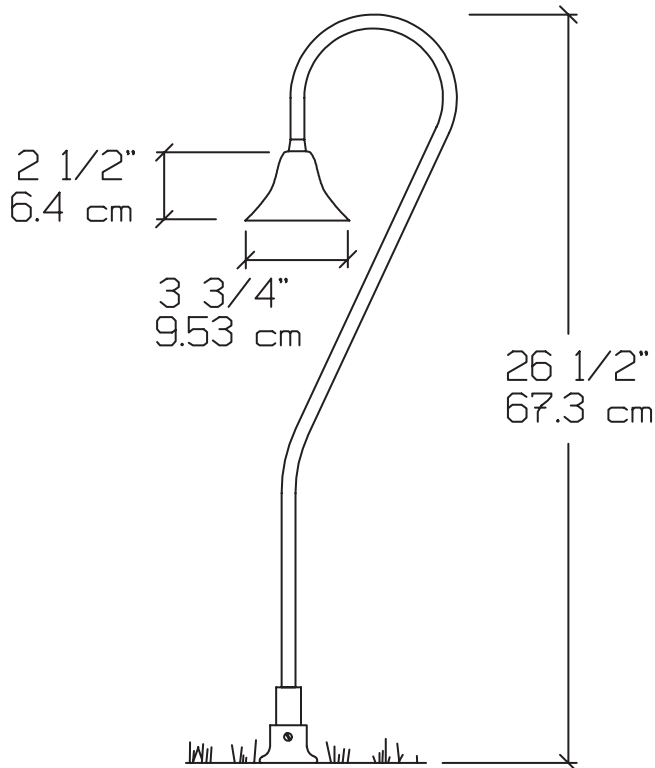

Standard Lamp: GD-2404-1 -LO93

Material: **Top/Stem:** Stainless Steel
Also available in Copper

Finish: GD-2404 -1, -7 (Standard)
GD-2404 -2, -3, -4, -8, -9, -AV, -VP, -W
(Optional w/surcharge)
GD-2404 CU Copper
GD-2404 CU-V Copper-Verde

Socket: Non-corroding polycarbonate (Single-Contact Bayonet)

Mounting: Spike Mount (Standard)

Nightscaping The Safe System

Deliter

GD-2404

Nightscaping[™] Safe System

Alternative Lamps:	GD-2404-1	-LO1141, -LO1156, -LO67, -LO89 (Optional)	
Mounting	GD-2404-1-LO93	-CM (Optional)	Conduit Mount with 1/2" male pipe threads. (Factory installed)
	GD-2404-1-LO93	-FMO (Optional)	Floor Mount - Aluminum
	GD-2404CU-LO93	-FMO (Optional)	Floor Mount - Brass
Options:	See above indications		
Warranty:	10-Year 'Repair or Replace' Warranty.		