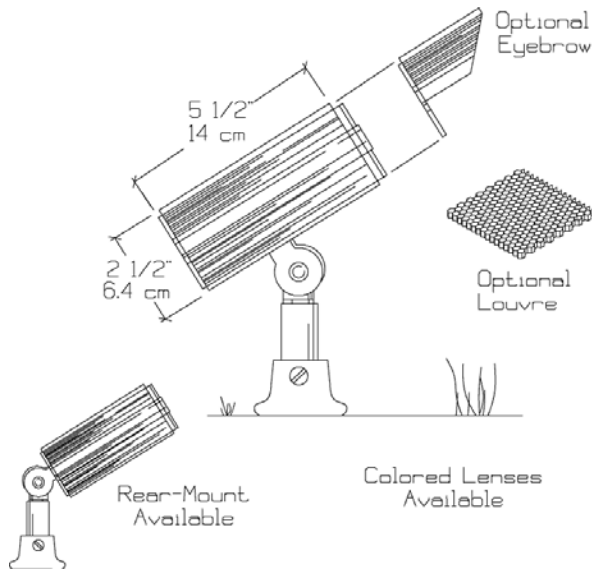

* = Surcharge

Lens:	AU-0603-1-LO2036	-A, -B, -G, -MB, -R, -S (Optional)
--------------	------------------	------------------------------------

Mounting Options:	AU-0603-1-LO2036	-CM (Optional)	Conduit Mount with 1/2" male pipe threads. (Factory installed)
	AU-0603-1-LO2036	-FMO (Optional)	Floor Mount - Aluminum
	AU-0603-1-LO2036	-RM (Optional)	Rear Mount - Stem/Knuckle

Options:	See above indications		
	AU-0603-1-LO2036	-LONG (Optional)	Custom Body Length (specify length)

Accessories:

Eyebrow: Used for extra light shielding
 EB-0203-1, -7
 EB-0203-2, -3, -4, -8, -9, -AV, -VP, -W (Optional w/surcharge)

Louvre:
 LV-0202 Square 1/8" Black Louvre - Steel

Warranty: 10-Year 'Repair or Replace' Warranty.

	LO 2036 (BAB) (20W)	42° x 42°
2ft	1'6"	131.3 FC
4ft	3'0"	32.8
6ft	4'7"	14.6
8ft	6'1"	8.2
10ft	7'8"	5.3
12ft	9'2"	3.7
14ft	10'9"	2.7
16ft	12'3"	2.1
18ft	13'9"	1.6
20ft	15'4"	1.3