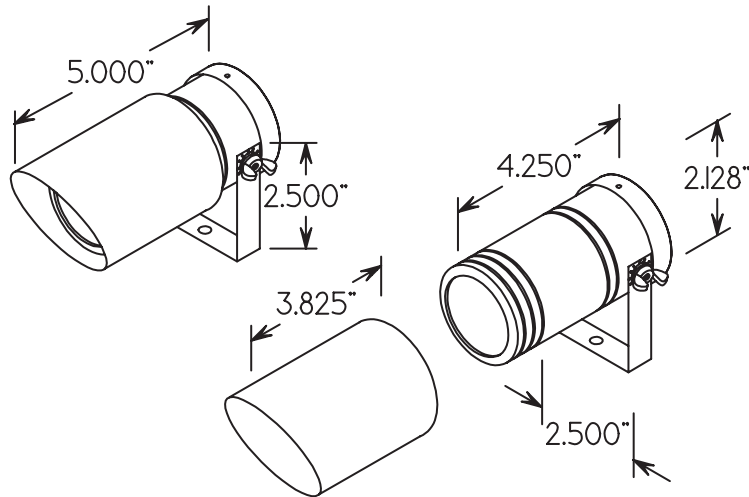

Mount: 0672BR Tree Mount Bracket

Options: See above indications
* = Surcharge

Lens: WM-0404CU-LO2036 -A, -B, -G, -MB, -R, -S (Optional)

Options: See above indications
Without Cover:
WM-0404CU-LO2036 -WOC Artisan without cover.

Louvre:
LR-0202 Round 1/8" Black Louvre - Steel

Warranty: 10-Year 'Repair or Replace' Warranty.

	LO 2036 (BAB) (20W)	42° x 42°
2ft	1'6"	131.3 FC
4ft	3'0"	32.8
6ft	4'7"	14.6
8ft	6'1"	8.2
10ft	7'8"	5.3
12ft	9'2"	3.7
14ft	10'9"	2.7
16ft	12'3"	2.1
18ft	13'9"	1.6
20ft	15'4"	1.3