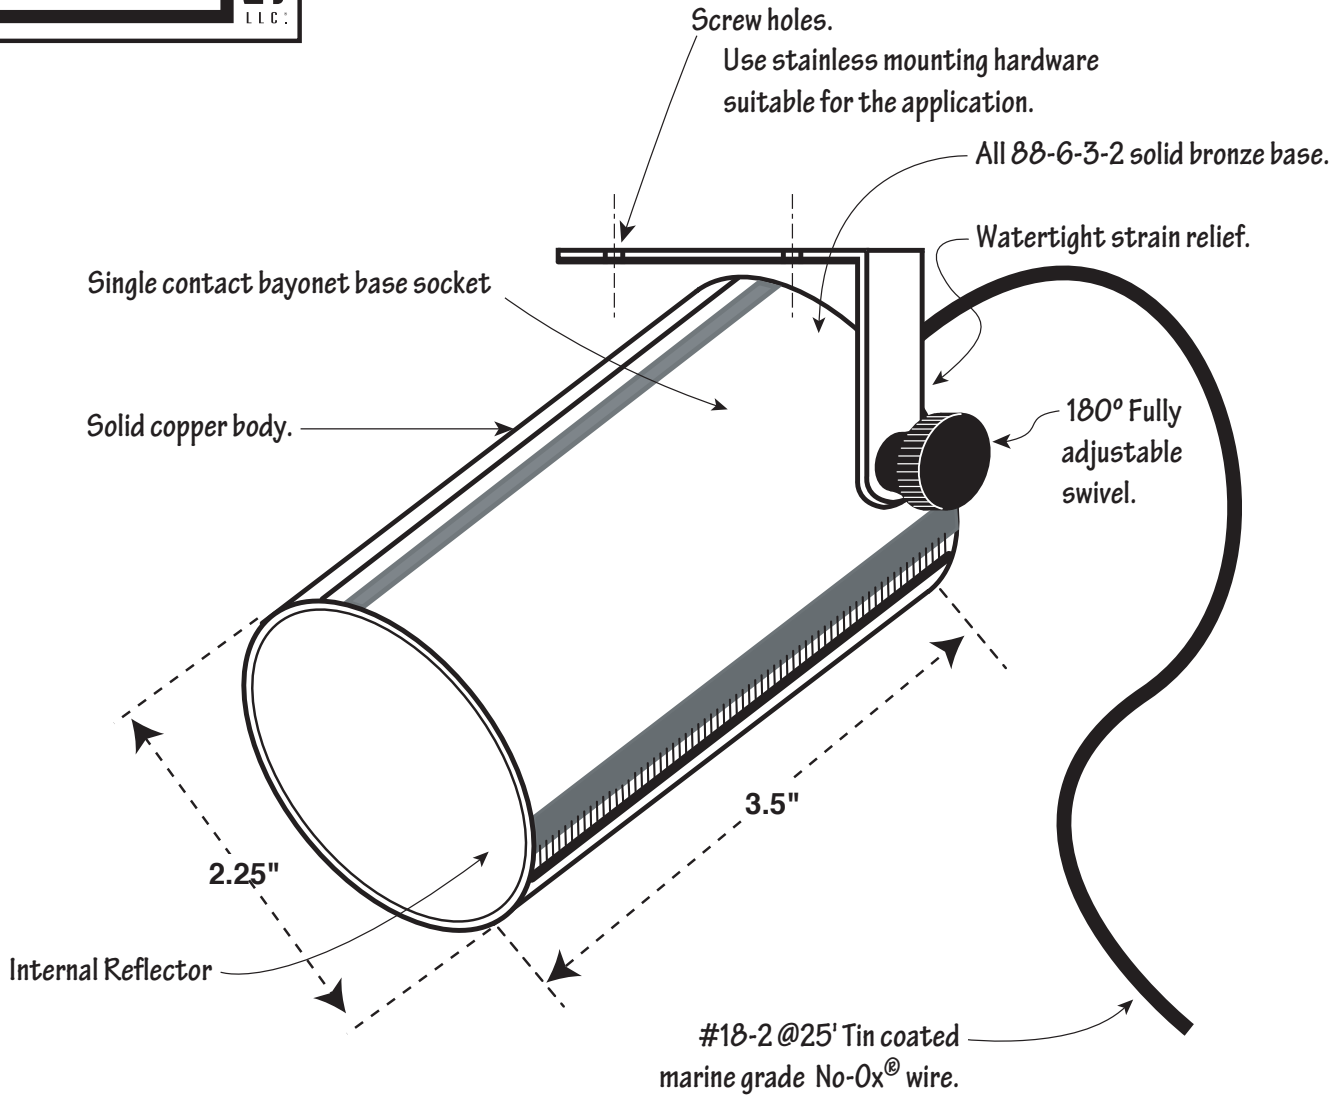

Must operate lamp between 10.8 -12.0 volts. Optimal range is 11.5. Check voltage with digital multi-meter.

Drawing not to scale

**Niche Light Typical Installation Detail**

<p><b>MODEL #</b> <b>CNL1CB</b></p>	<p>NOTES: • Max Lamp Rating 35 watt. • Includes single contact bayonet base halogen, 20 watt lamp • Always refer to product instruction sheet prior to installation. • Only mount facing down so fixture does not fill with water.</p>
<p>Rev. 7-08-06</p>	
<p>Plan Symbol: </p>	